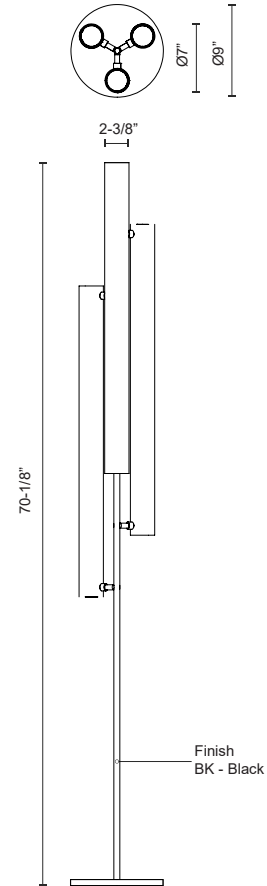

GRAMERCY FL70355

LAMPS

PROJECT

DESCRIPTION

Frosted glass cylinders, available as a single or in multiples, are composed around an aluminum die-cast body, emitting an even 360 Degrees glow of ambient light. The Gramercy standing fixtures feature a touch dimmer and a black finish

SPECIFICATION DETAILS

Fixture Dimensions	D9" x H70-1/8"
Light Source	LED with DC Driver
Wattage	40W
Total Lumens	3400lm
Delivered Lumens	BK-2000lm*
Voltage	120V
Color Temperature	3000K
CRI (Ra)	90CRI
Optional Color Temps	2700K - 5000K Available, Minimum Order Quantities Apply
LED Rated Life	50,000 hours
Dimming	100% - 10%, Touch dimmer
Glass Details	Frosted Glass
Location	Dry
Base Dimensions	D11-1/8" x H5/8"
Paint Finish	BK02
Finish Option(s)	Black

* For custom options, consult factory for details.

* For warranty information, please visit www.kuzcolighting.com/warranty

KUZCO

CANADA: 19054 28TH AVENUE - SURREY, BC V3Z 6M3

USA: 3035 E. LONE MOUNTAIN ROAD - LAS VEGAS, NV 89081

WWW.KUZCOLIGHTING.COM

© 2020 KUZCO LIGHTING. ALL RIGHTS RESERVED.

COMMENT